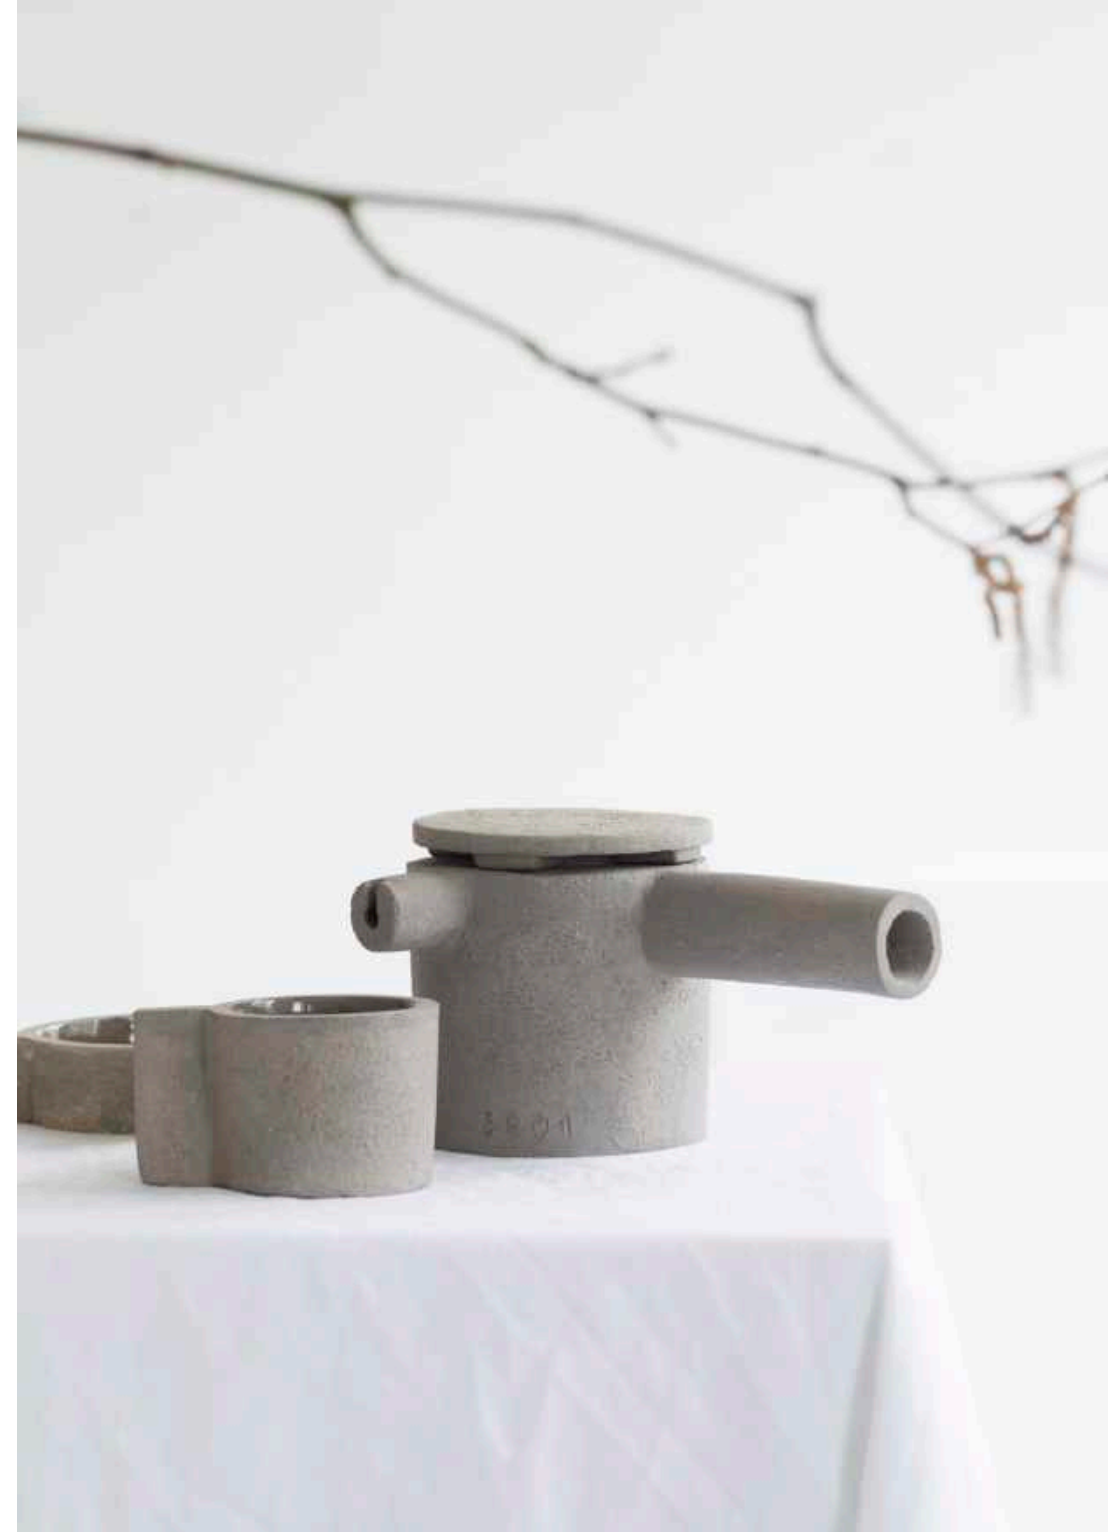

"Although I am immensely interested in Brutalism,
I am not charmed by really brutal objects.
I am mainly looking for simplicity and functionality."

- Frédéric Gautier